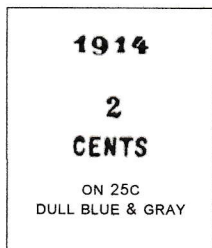

# LIBERIA

Inland Postage  
Overprinted on Pictorial Issue of 1909  
1910-1912  
Rouletted

Perforated 12-1/2

Perforated 14

Perforated 12-1/2 x 14

Inland Postage Issue of 1897  
Surcharged in Dark Green

13 Pearls

10 Pearls

Pictorial Issue of 1906  
Surcharged in Black  
1914

Pictorial Issue of 1909  
Surcharged in Black  
1914