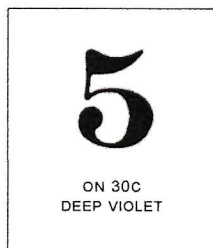

Pictorial Issue of 1906
Surcharged in Black
1914